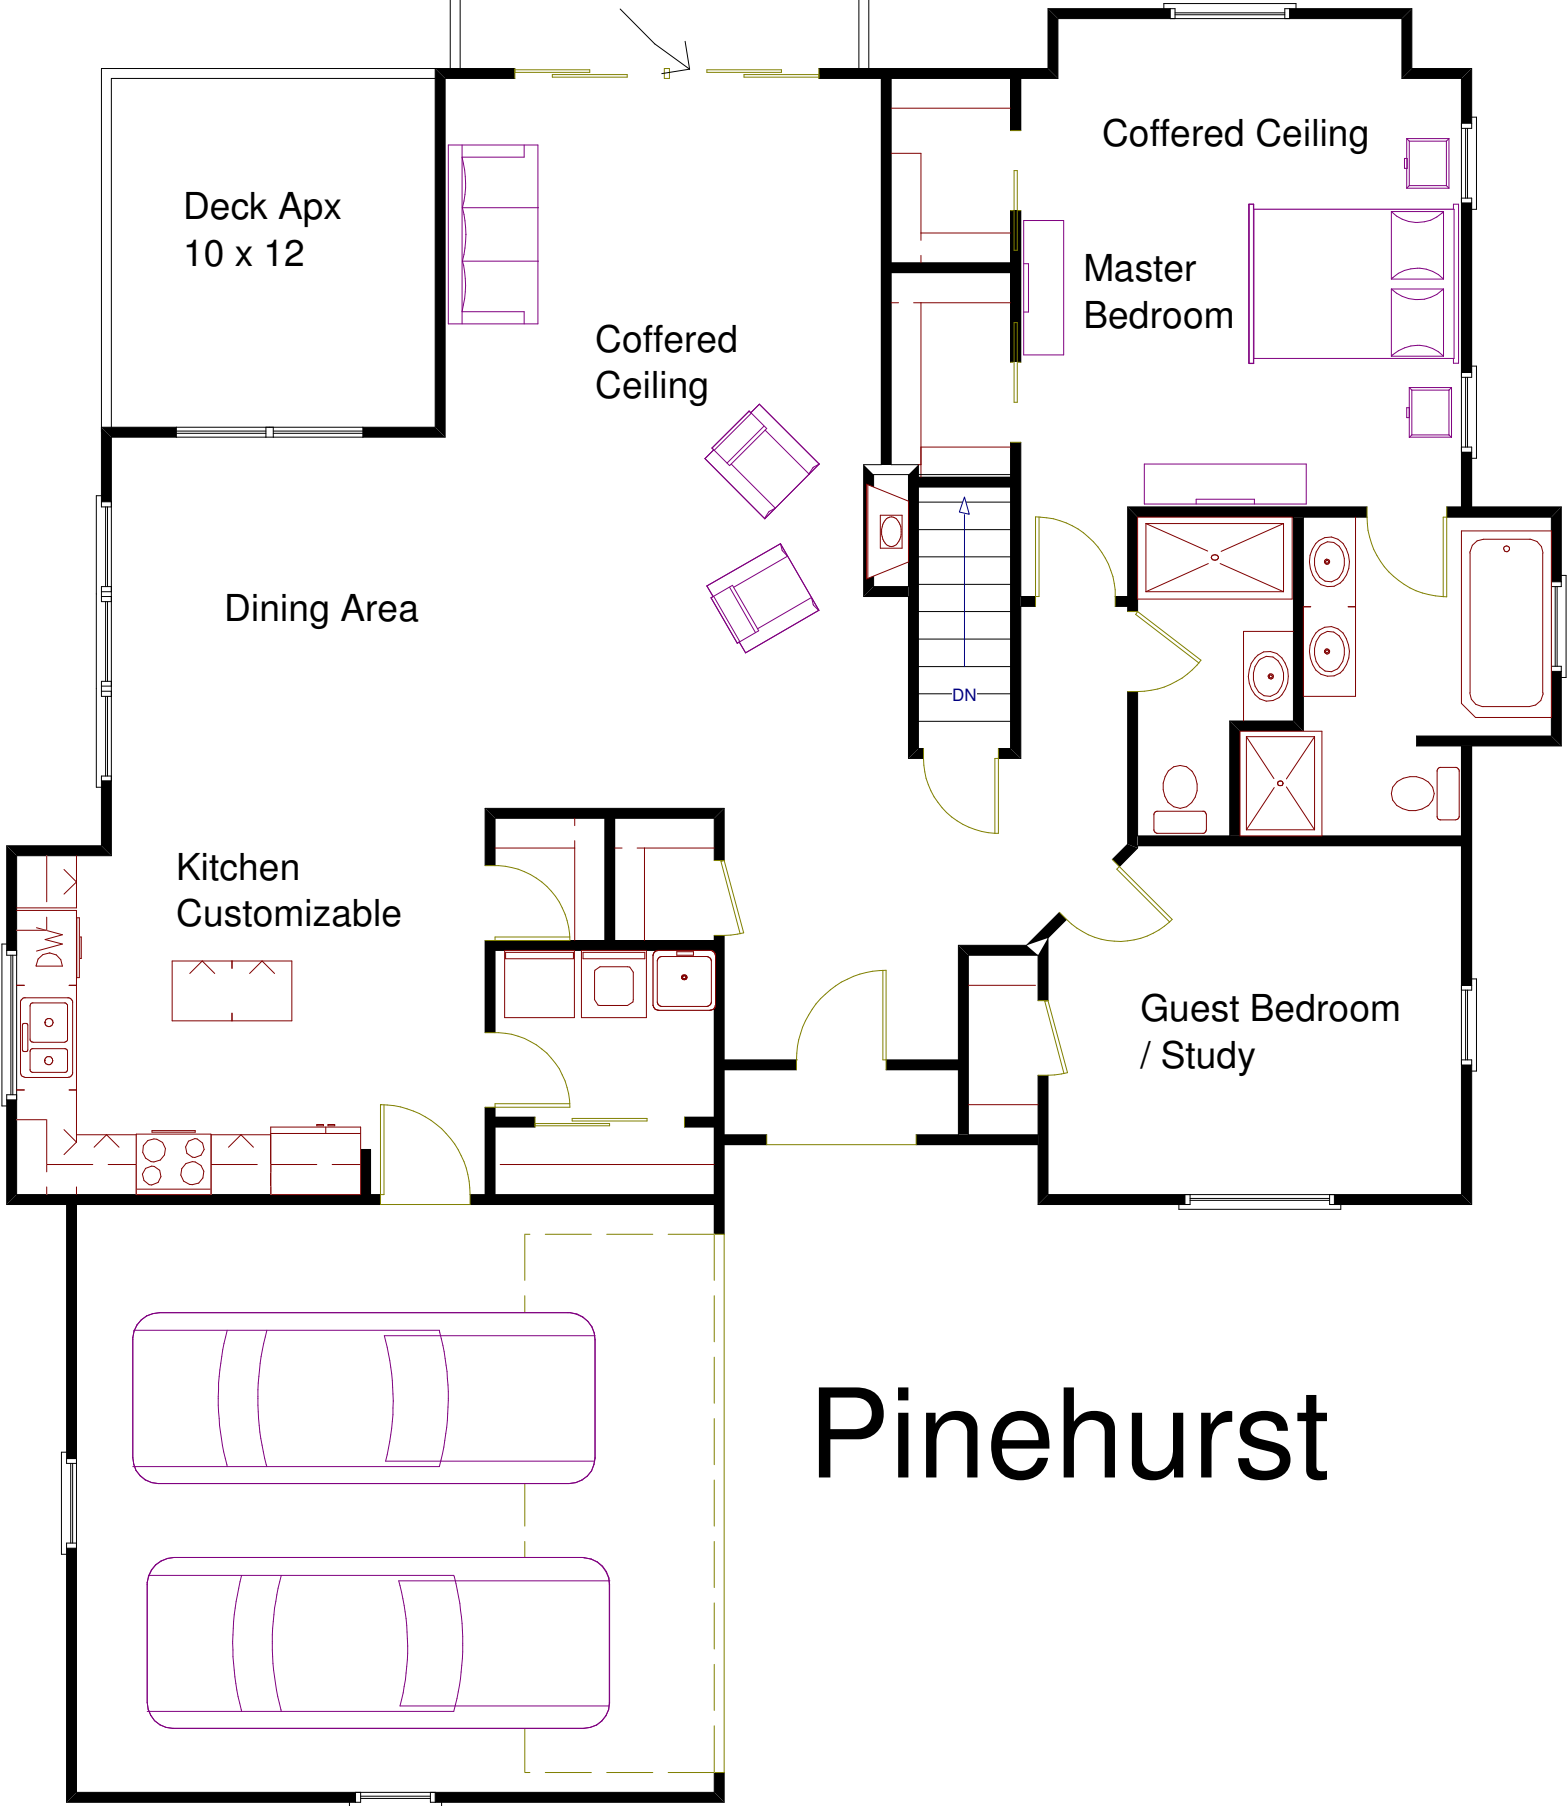

Optional Deck,
size may vary,
if no deck,
triple wide
windows here

Deck Apx
10 x 12

Coffered
Ceiling

Coffered Ceiling

Master
Bedroom

Dining Area

DN

Kitchen
Customizable

Guest Bedroom
/ Study

Pinehurst

Optional Deck,
size may vary,
if no deck,
triple wide
windows here

Pinehurst

3 Closet Master Bedroom
Pedestal Sink Hall Bath