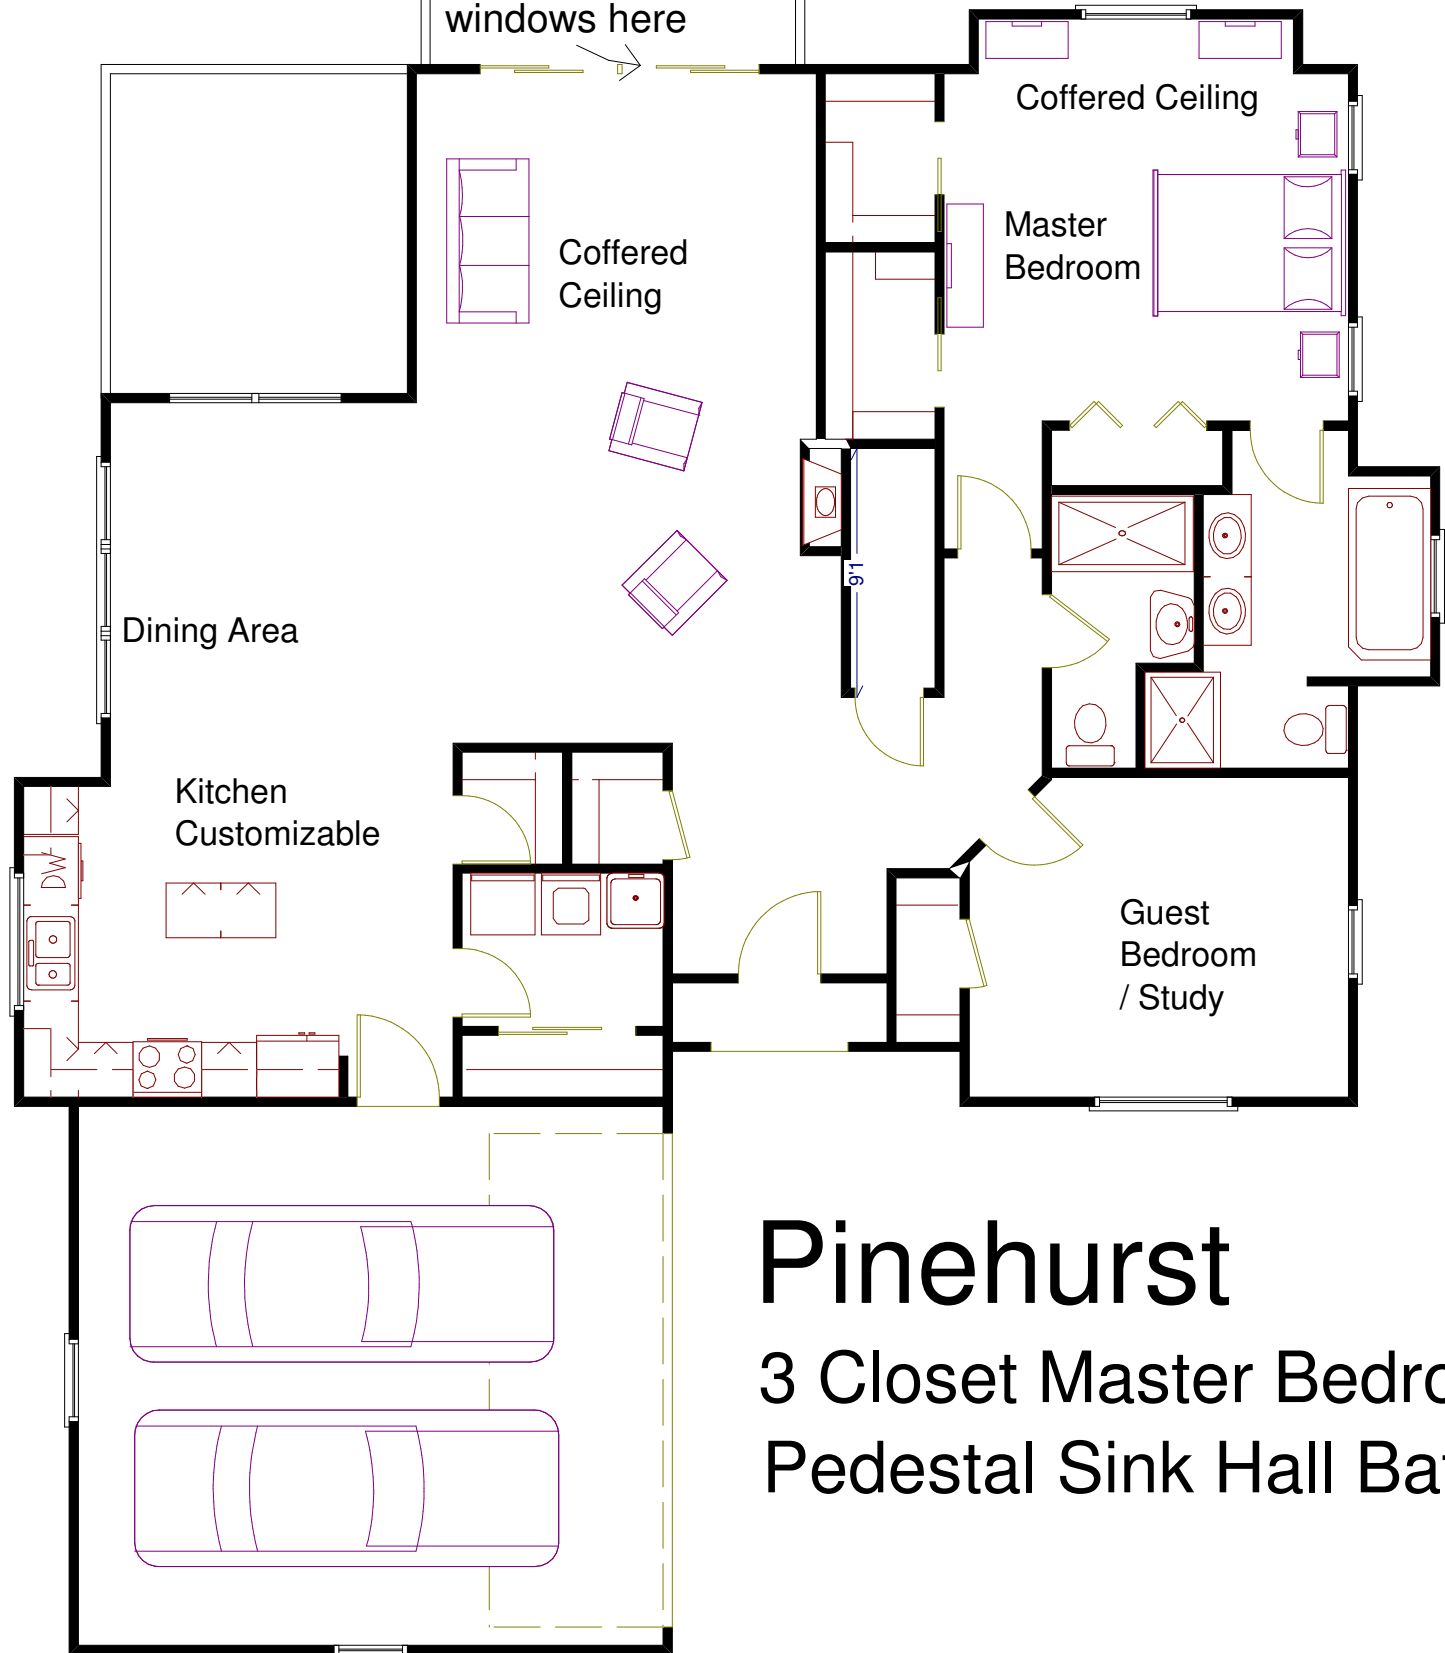

Optional Deck,
size may vary,
if no deck,
triple wide
windows here

Deck Apx
10 x 12

Coffered
Ceiling

Coffered Ceiling

Master
Bedroom

Dining Area

DN

Kitchen
Customizable

Guest Bedroom
/ Study

Pinehurst

Optional Deck,
size may vary,
if no deck,
triple wide
windows here

Pinehurst

3 Closet Master Bedroom
Pedestal Sink Hall Bath