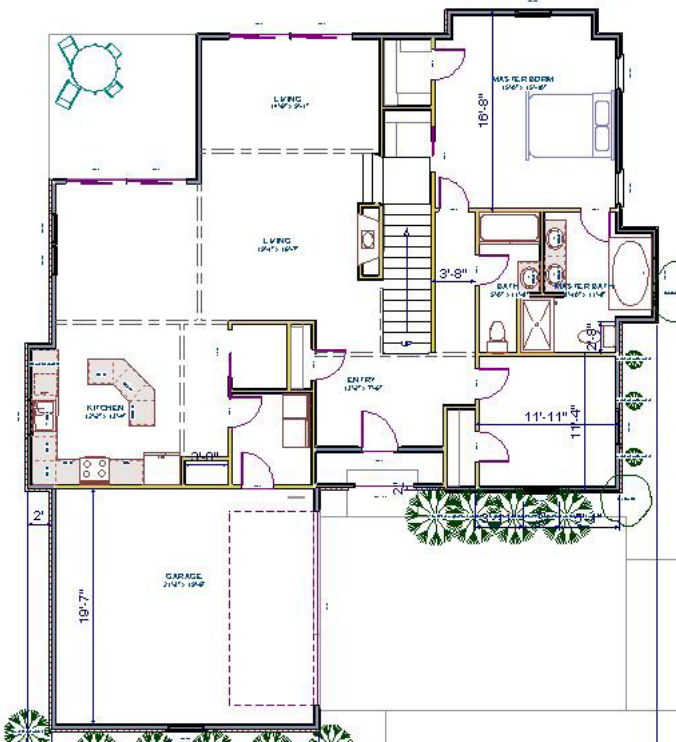

HERITAGE ESTATES

A SCRIPTURE COMMUNITY

Single Family Homes and Paired Homes from the upper \$200's

- THE PINE VALLEY - \$379,500 -

First Floor

Loft

Introducing the all new Pine Valley floor plan at Heritage Estates, an active adult community boasting with spectacular views of the Blue Ridge Mountains, an immediately adjacent golf course, a community swimming pool, and a maintenance-free lifestyle. The Pine Valley features two bedrooms and two bathrooms on the main floor, an open (but customizable) loft area, built on a crawl space. Options include a half bath upstairs, and a bonus storage area over the garage.