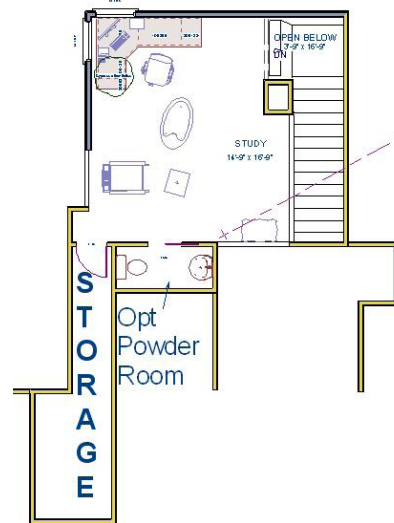

## - THE PINE VALLEY - \$349,000 -

First Floor

Loft

Introducing the all new Pine Valley floor plan at Heritage Estates, an active adult community boasting with spectacular views of the Blue Ridge Mountains, an immediately adjacent golf course, a community swimming pool, and a maintenance-free lifestyle. The Pine Valley features two bedrooms and two bathrooms on the main floor, an open (but customizable) loft area, built on a crawl space. Options include a half bath upstairs, and a bonus storage area over the garage.