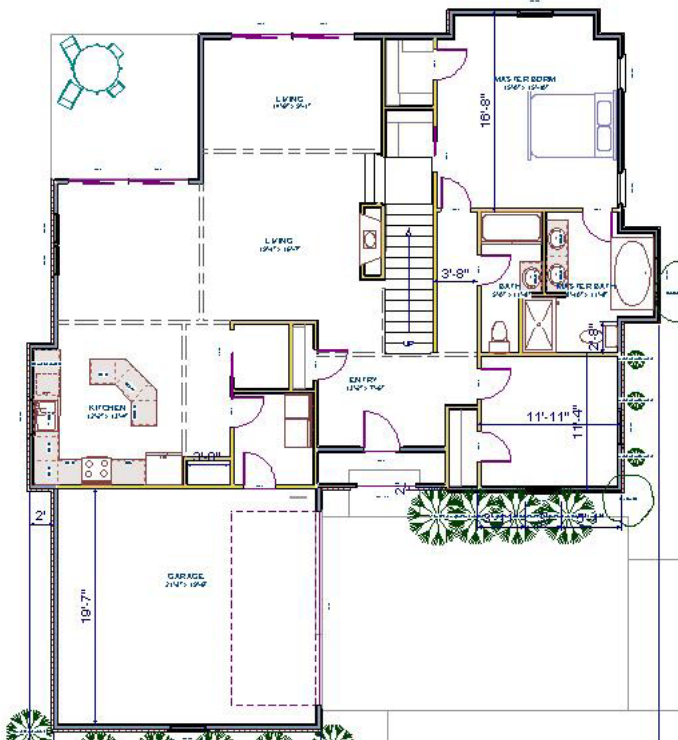

## - THE PINE VALLEY - \$349,000 -

First Floor

Loft

Introducing the all new Pine Valley floor plan at Heritage Estates, an active adult community boasting with spectacular views of the Blue Ridge Mountains, an immediately adjacent golf course, a community swimming pool, and a maintenance-free lifestyle. The Pine Valley features two bedrooms and two bathrooms on the main floor, an open (but customizable) loft area, built on a crawl space. Options include a half bath upstairs, and a bonus storage area over the garage.