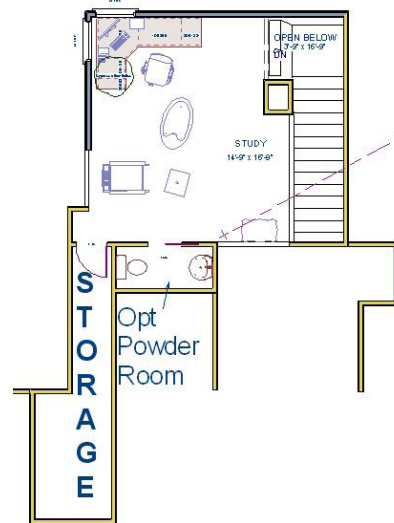

HERITAGE ESTATES

A SCRIPTURE COMMUNITY

Single Family Homes and Paired Homes from the upper \$200's

- THE PINE VALLEY - \$379,500 -

First Floor

Loft

Introducing the all new Pine Valley floor plan at Heritage Estates, an active adult community boasting with spectacular views of the Blue Ridge Mountains, an immediately adjacent golf course, a community swimming pool, and a maintenance-free lifestyle. The Pine Valley features two bedrooms and two bathrooms on the main floor, an open (but customizable) loft area, built on a crawl space. Options include a half bath upstairs, and a bonus storage area over the garage.